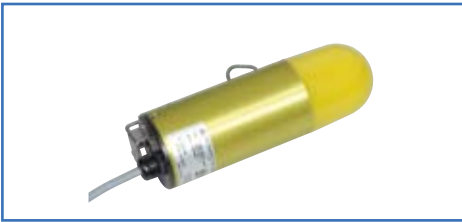

Accessories

A wide range of accessories complements the ERESKO MF4 generators.

Four legged stands for tube heads to ensure stability

Laser centring device

Lead plug for the tube window

Remote warning flash lamp

Exchangeable lead diaphragms

Aluminium transport boxes

Remote control

Telescope centering device

Adapter cables

Transport and Positioning Cart

Other available accessories

- Caster extensions for the pipe carriage
- Portable power generator
- Carrying cradle for the MF3 tube
- Door contact cable
- Bracing belts
- Interface cables
- Diaphragm caps for panoramic units
- 20 m extension cable
- PC based exposure calculator
- MF4 Administrator Kit (Serial Interface cable and SW CD-ROM)
- Crawler integration kit
- Pipe inspection carriage to facilitate transport and set-up